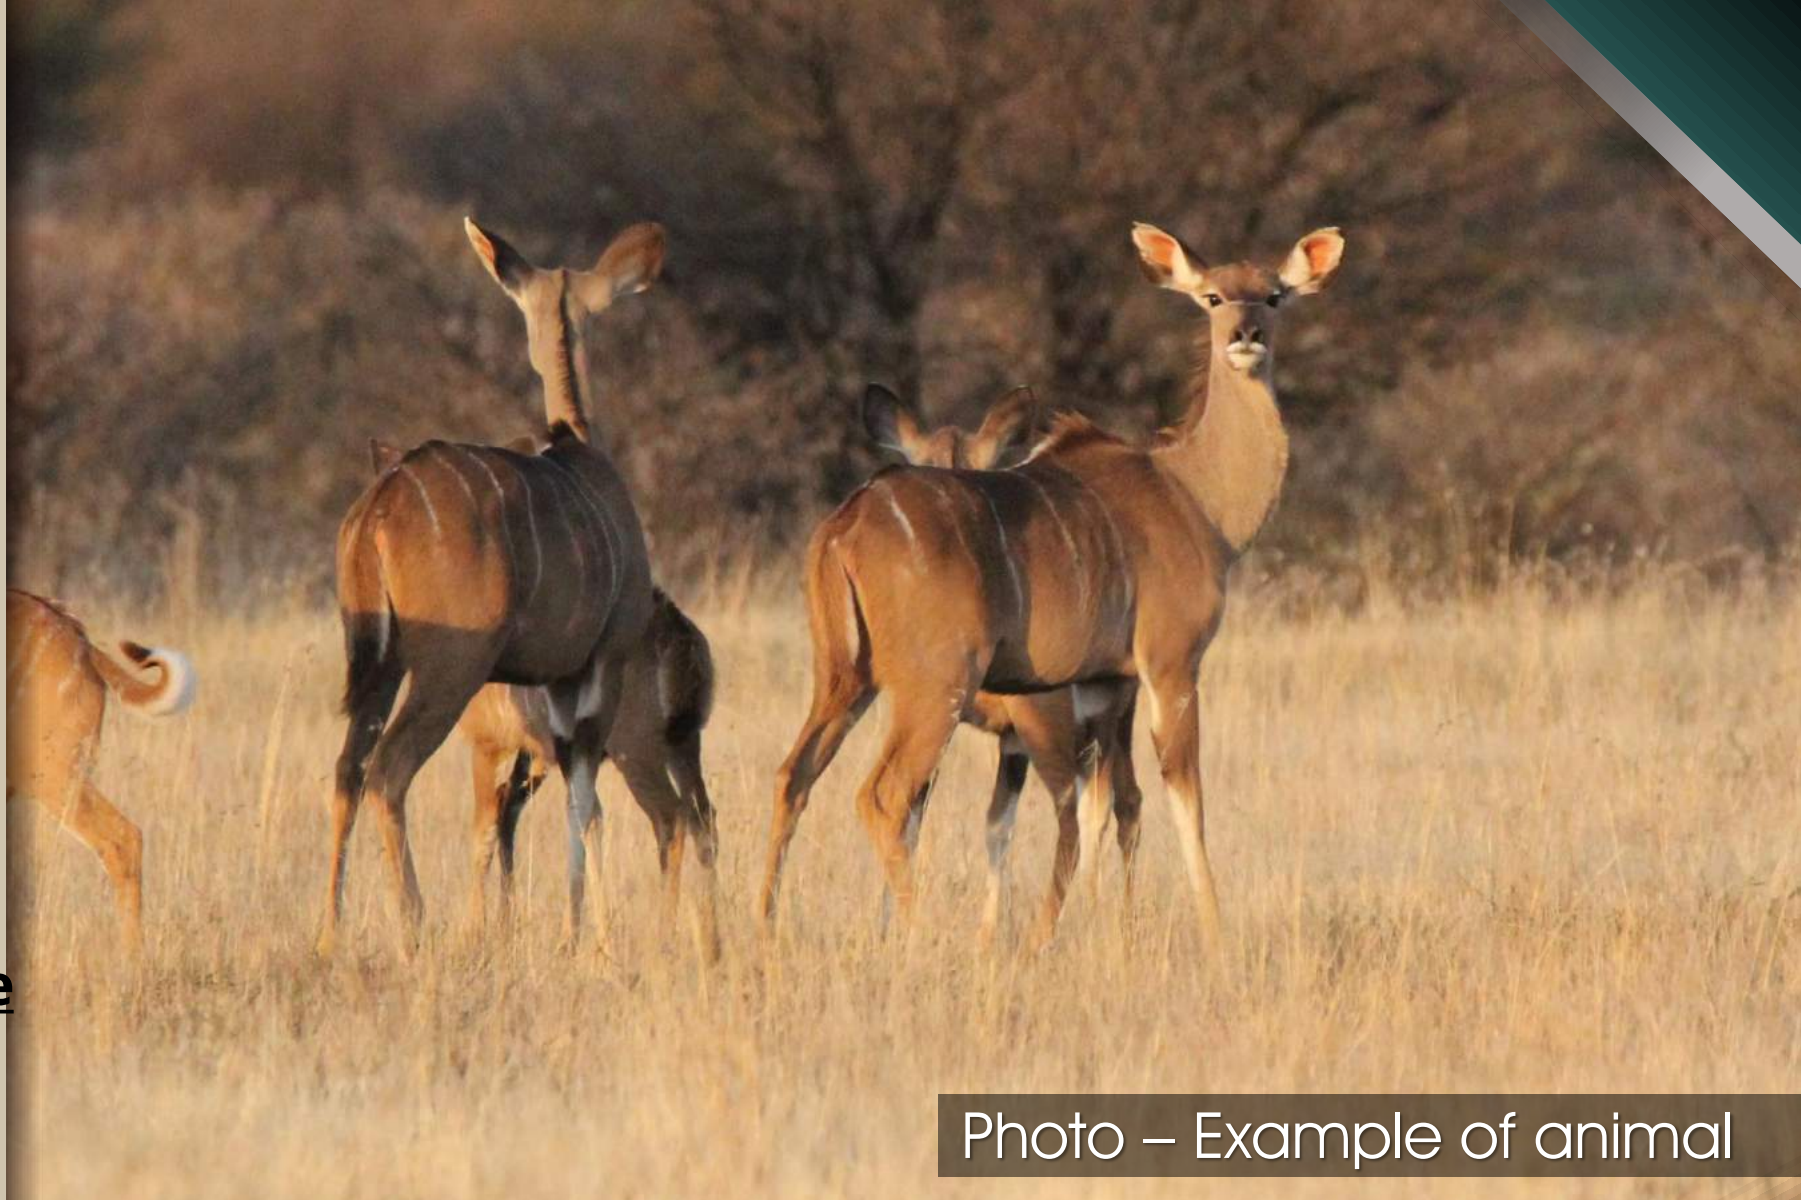

Available - July 2024

Photo – Example of animal

7 x Kudu (Mixed group)

E Z E M V E L O
K Z N W I L D L I F E

Lot 64

Total – 7 animals.

To be captured at
Phongolo Nature Reserve

Lot consist of more
females than males.
Bidding per piece to
take the lot.