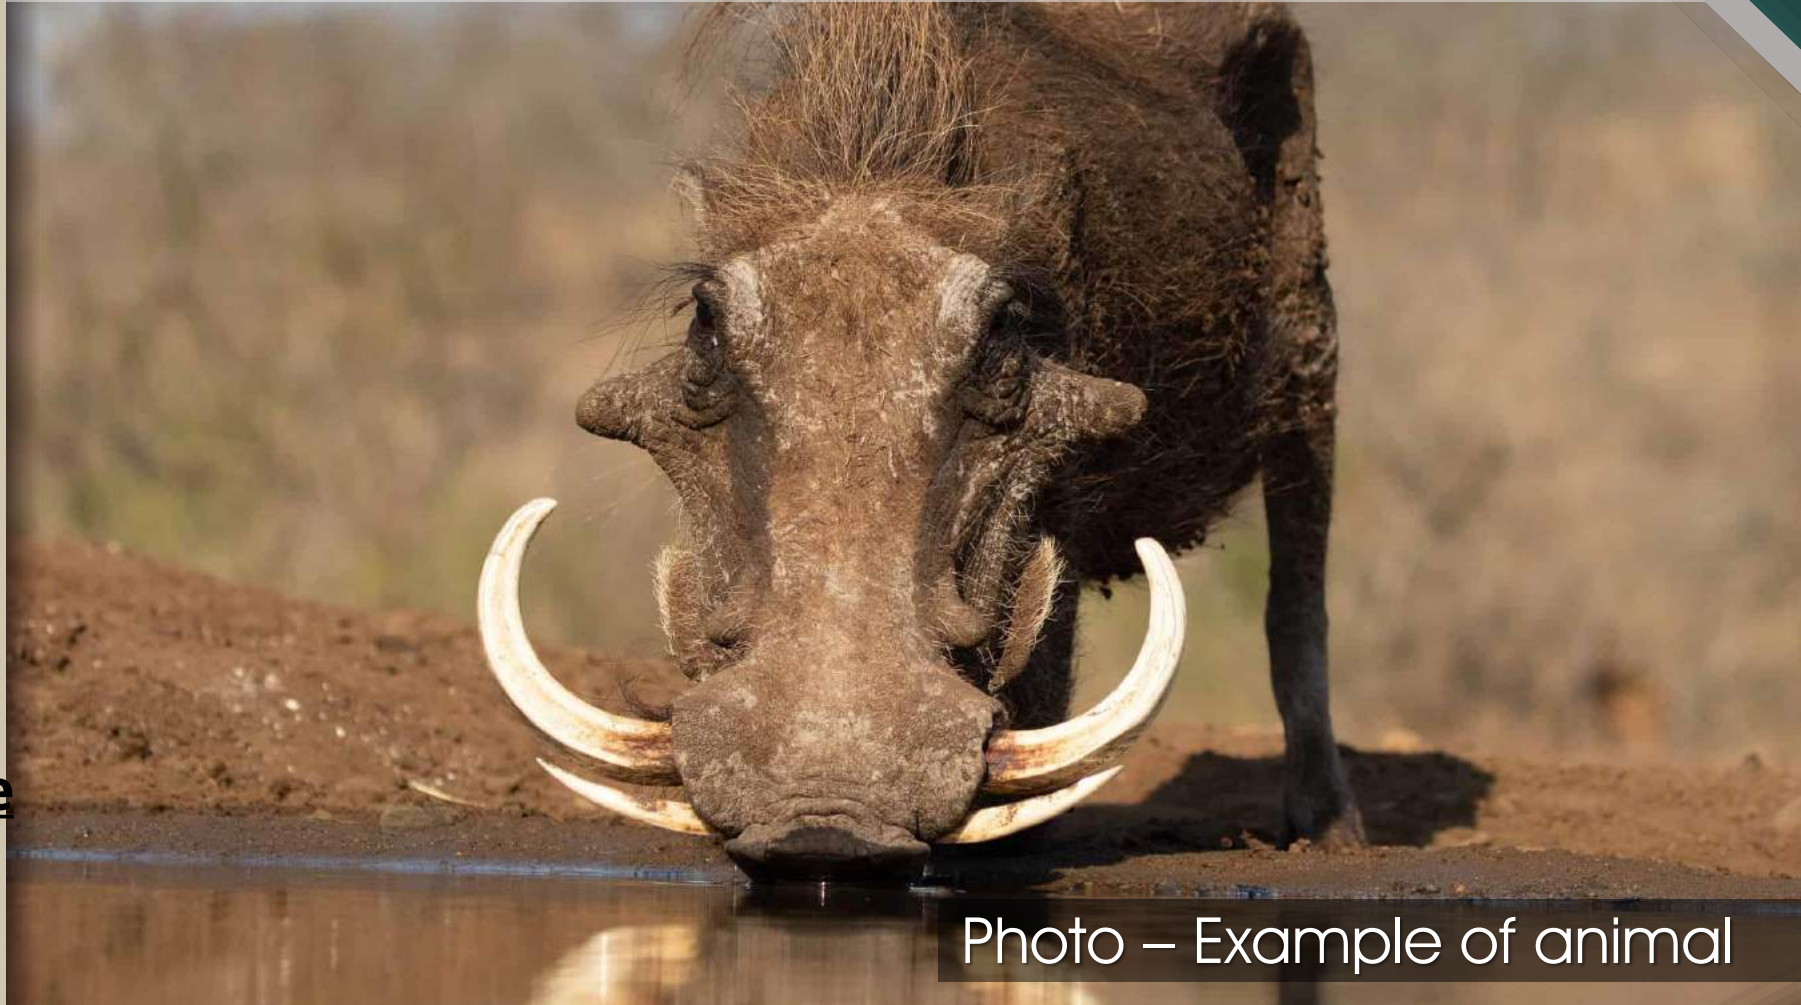

Available - July 2024

Only one lot will be captured and delivered per day

Photo – Example of animal

10 x Warthog (Mixed group)

E Z E M V E L O
K Z N W I L D L I F E

Lot 73

Total – 10 animals.

To be captured at
Phongolo Nature Reserve